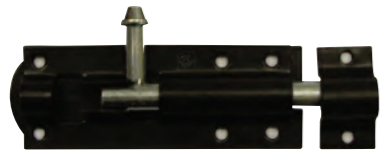

BOLTS

BLK GAL

Ref: BPR 150

Foot bolt
Size: 200mm

BLK GAL

Ref: BPR 160

Sprung chain bolt
Size: 200mm

BLK

Ref: BPR 170

Tower bolt
Size: 100mm

Many sizes available

KITCHEN