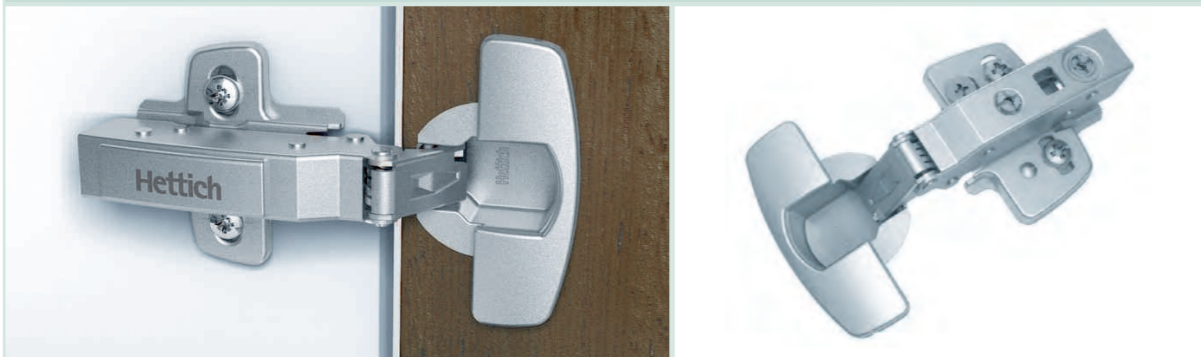

SIL

Ref: KHT 120
Wardrobe rail
Size: 30 x 15mm
Oval rail

SIL

Ref: KHT 130
Wardrobe rail bracket