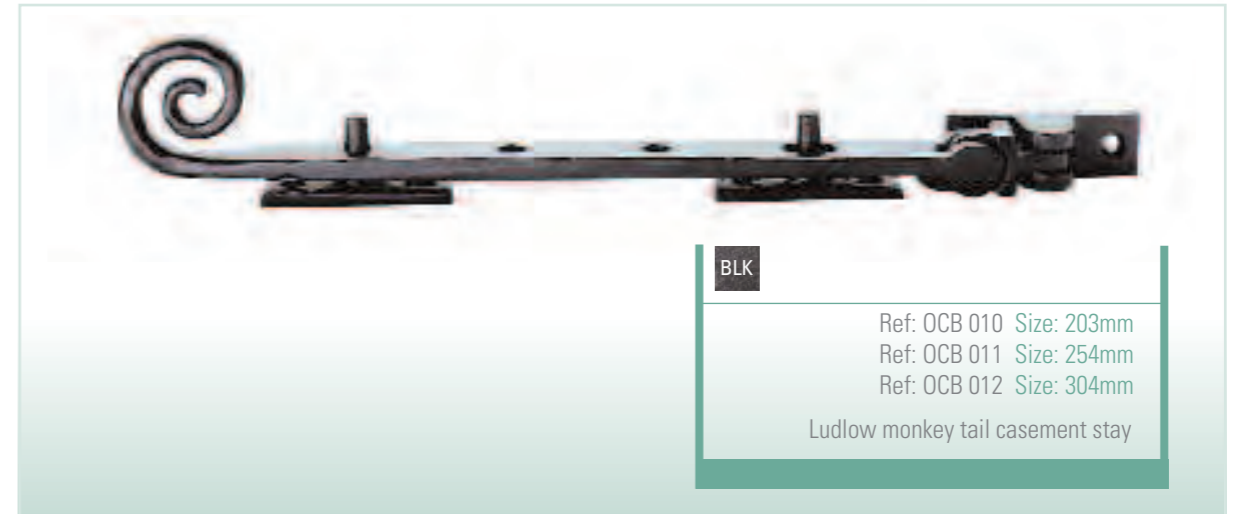

SHELVING

TRADITIONAL

WHT

Ref: DB 120 Size: 120mm
Ref: DB 170 Size: 170mm
Ref: DB 220 Size: 220mm
Ref: DB 270 Size: 270mm
Ref: DB 370 Size: 370mm

Twin slot shelving support

BLK

Ref: OCB 010 Size: 203mm
Ref: OCB 011 Size: 254mm
Ref: OCB 012 Size: 304mm
Ludlow monkey tail casement stay

WHT

Ref: DFB 250

Flexible bookend for twin slot shelving
Size: 250mm

Spur
compatible

BLK

Ref: OCB 020

Ludlow monkey tail casement fastener

Also available in locking version

BLK

Ref: OCB 050

Ludlow cabin hook
Size: 102mm

Other sizes available

WHT

Ref: DU 1220 Size: 1220mm
Ref: DU 1600 Size: 1600mm
Ref: DU 1980 Size: 1980mm
Ref: DU 2400 Size: 2400mm

Twin slot shelving upright