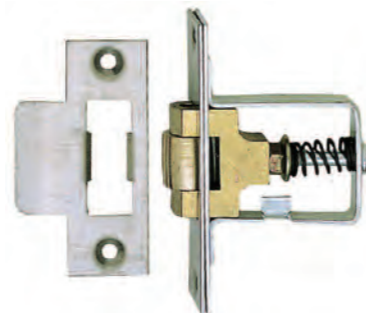

SSS SB

Ref: LFL 260

Roller Catch
Size: 46mm deep

Adjustable power