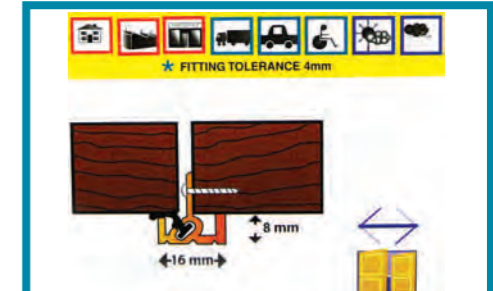

GLD MILL

Ref: IET 030
Double door centre seal
Size: 2400mm
Other lengths available