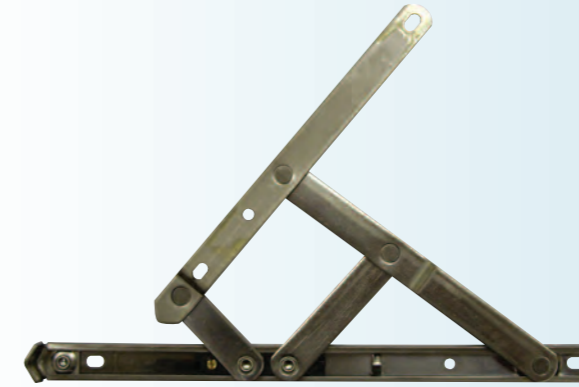

BLK
Ref: HPR 120 BL
T-hinge
Size: 300mm
For light gates