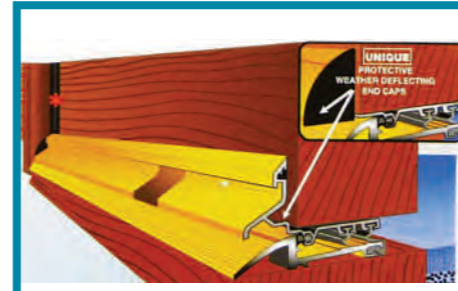

GLD MILL

Ref: IET 020
Mobility weather bar for inward opening doors
Size: 914mm
Other lengths available