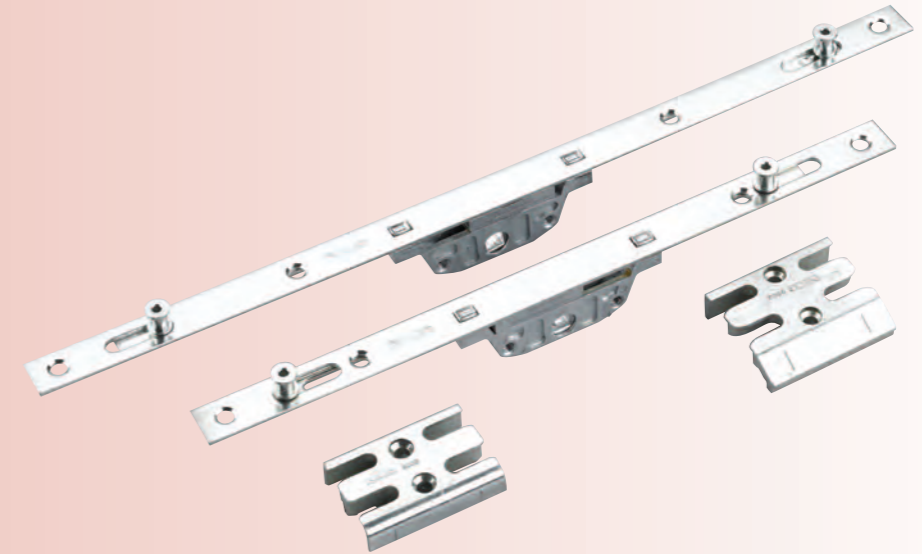

SIL

WNI 200 – 170mm Window espagnolette lock, 22mm faceplate, 7.8mm mushroom	WNI 400 – 750mm Window espagnolette lock, 22mm faceplate, 7.8mm mushroom
WNI 250 – 270mm Window espagnolette lock, 22mm faceplate, 7.8mm mushroom	WNI 450 – 950mm Window espagnolette lock, 22mm faceplate, 7.8mm mushroom
WNI 300 – 350mm Window espagnolette lock, 22mm faceplate, 7.8mm mushroom	WNI 500 – 1150mm Window espagnolette lock, 22mm faceplate, 7.8mm mushroom
WNI 350 – 550mm Window espagnolette lock, 22mm faceplate, 7.8mm mushroom	WNI 555 – Espagnolette keep for timber windows