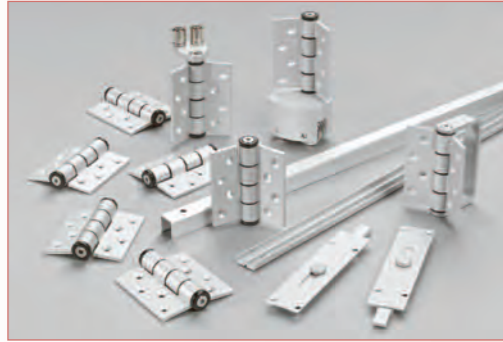

Armadafold Bottom rolling sliding folding door gear