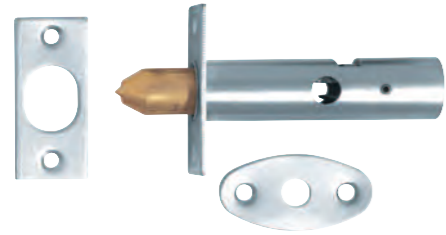

BLK WHT PB PC SC

Ref: BCB 050 (60)
Mortice rack bolt
Size: 60mm deep