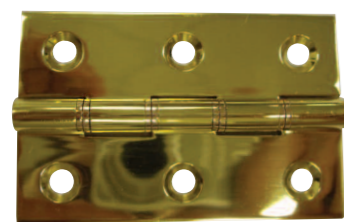

NP
Ref: HCB 070 NP
Piano hinge
Size: 32mm open x 1800mm long
Also available in Electro Brass