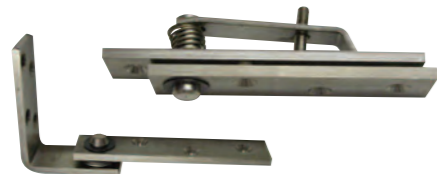

SSS
Ref: HNS 160 SSS
Double action pivot hinge set