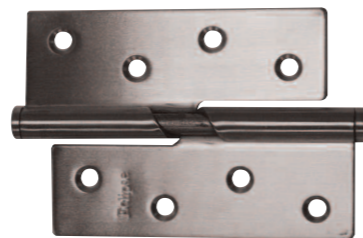

SSS
Ref: HFR 044L, HFR 044R (4")
Rising butt hinge (handed)
Size: 4"