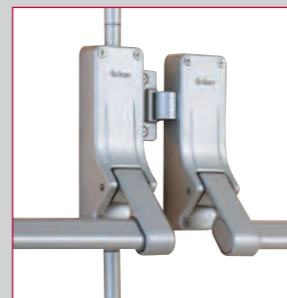

PB PC
Ref: KCA 220
Clear crystal knob
Size: 27mm

WHT
Ref: KCA 240
Porcelain knob
Size: 35mm

OAK PNE BCH

Ref: KHT 300 Size: 28mm
Ref: KHT 301 Size: 40mm
Mushroom cupboard knob

PANIC EXIT