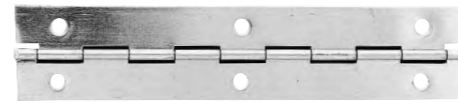

NP
Ref: HCB 070 NP
Piano hinge
Size: 32mm open x 1800mm long
Also available in Electro Brass