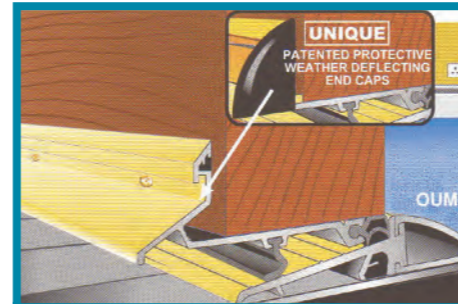

GLD MILL

Ref: IET 010  
 Rain deflector  
 Size: 914mm

GLD MILL

Ref: IET 020  
 Mobility weather bar for inward opening doors  
 Size: 914mm  
 Other lengths available

GLD MILL

Ref: IET 030  
 Double door centre seal  
 Size: 2400mm  
 Other lengths available