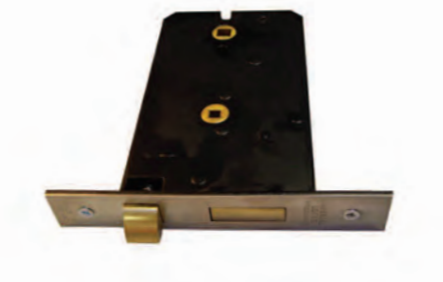

SSS SB

Ref: LIL 160
Horizontal Bathroom Sashlock
Size: 6" case depth
Also available in 5" case depth