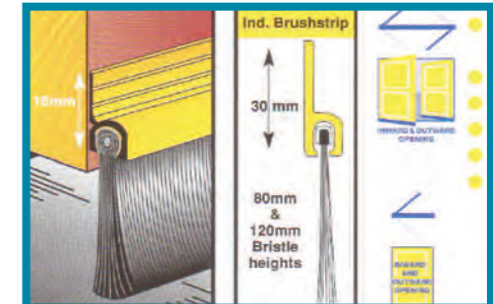

GLD MILL

Ref: IET 060
BRU Brush strip
Other lengths available

INTUMESCENTS & SEALS