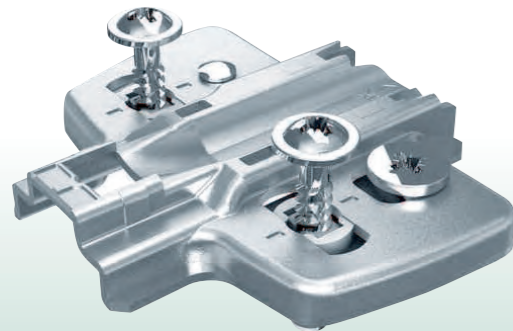

SIL

KHT 052 – 0.0mm Adjustable hinge plate
KHT 051.1 – 1.5mm Adjustable hinge plate
KHT 051.3 – 3mm Adjustable hinge plate