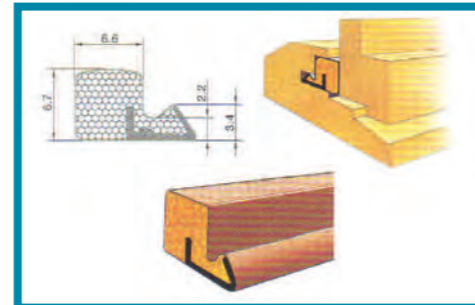

Ref: SAQ 630

Aquamac 63 door seal, Bronze or White
Size: 914mm