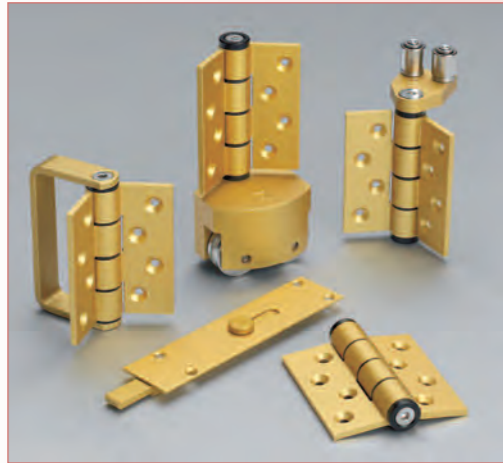

Armadafold Bottom rolling sliding folding door gear