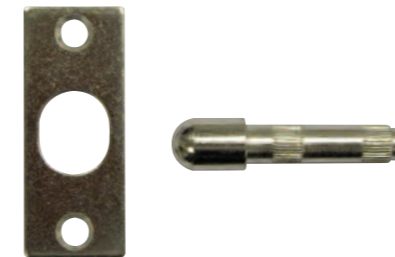

SIL

Ref: BEU 120
Chubb hinge bolt

For outward opening external doors